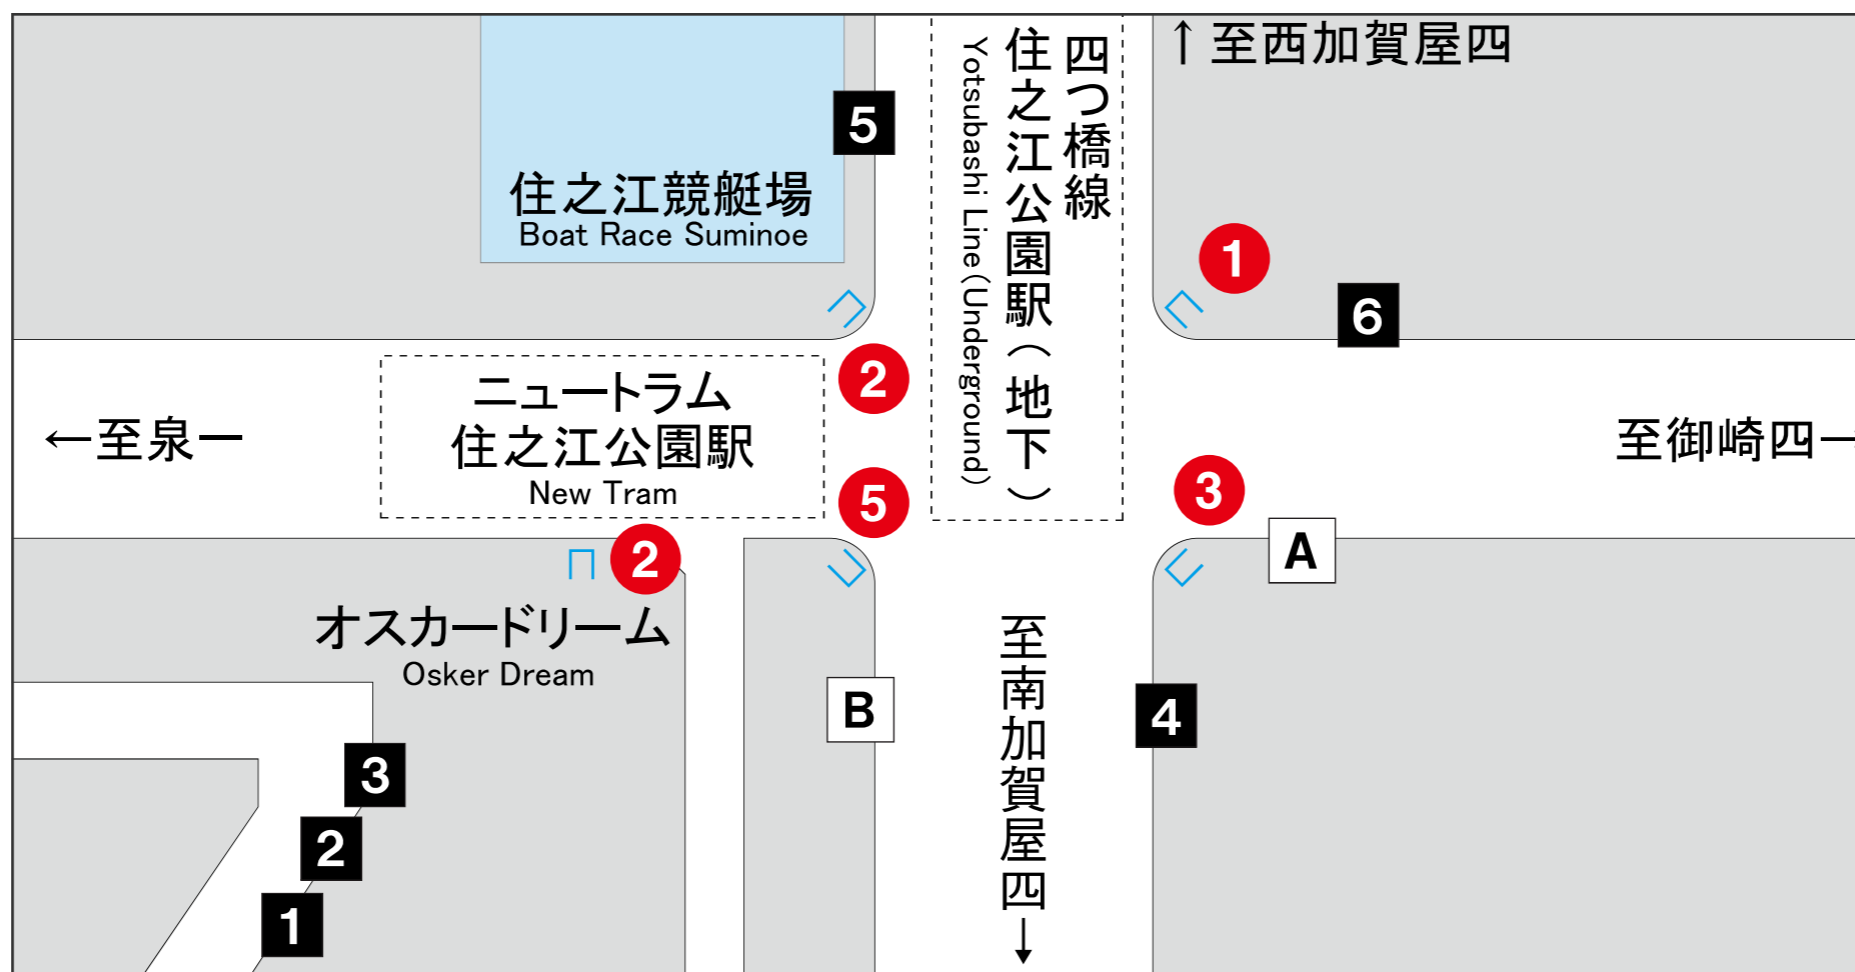

● : Subway Exit No. ● : Underground Shopping Area Exit No. 🏠 : Elevator

Subway Suminoekoen

Bus stop	Bus route	Destination
1	3	Deto Bus Terminal
	25	Sumiyoshishako-mae
	29	Namba
	76	Dome-mae Chiyozaki
2	4	Deto Bus Terminal
	15	Nanko-minami 6-chome
	48	Abenobashi
3	49	Hirabayashieki-mae
	89	Sakaieki-Nishiguchi

Bus stop	Bus route	Destination
4	3	Deto Bus Terminal
	25	Sumiyoshishako-mae
	89	Sakaieki-Nishiguchi
5	29	Namba
	76	Dome-mae Chiyozaki
6	4	Deto Bus Terminal
	15	Nankominami 6-chome
	48	Abenobashi

Bus drop-off area	Bus route
A	4, 15, 48
B	3, 25, 49, 89