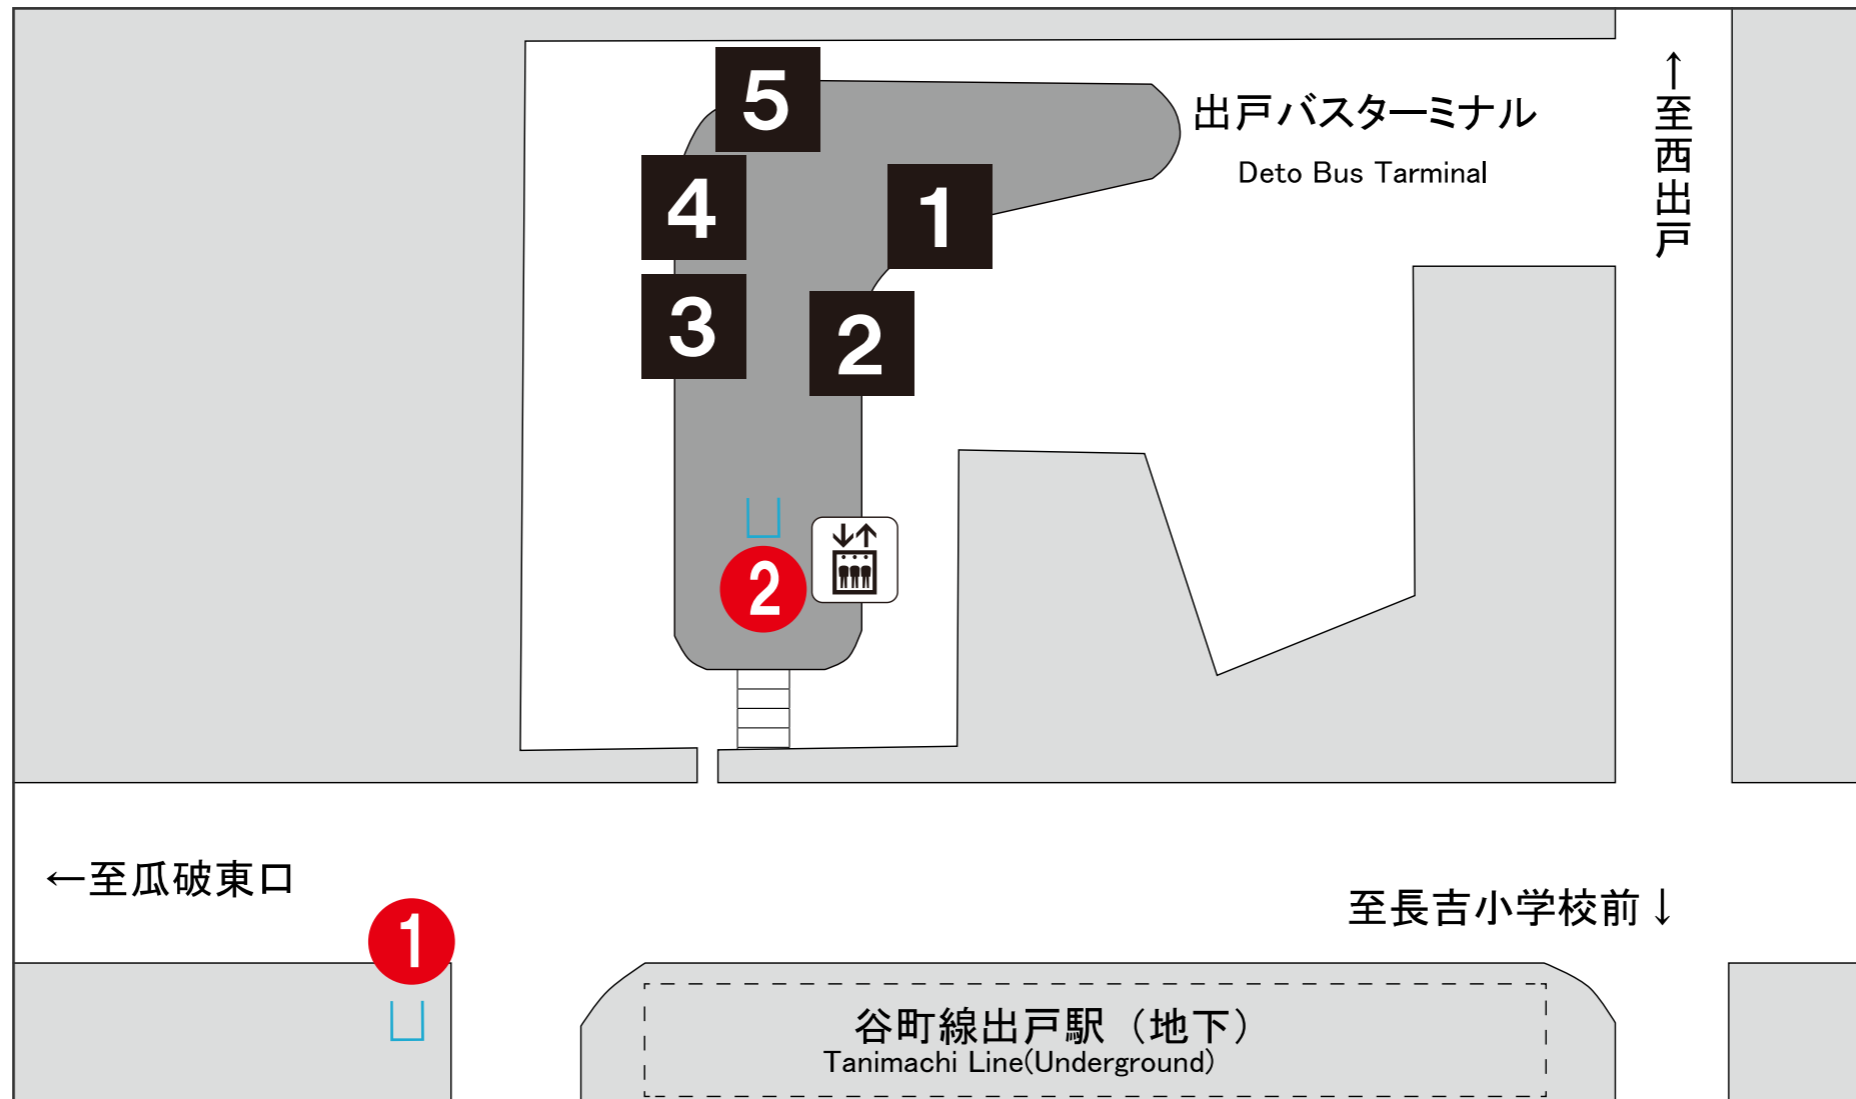

● : Subway Exit No.   ● : Underground Shopping Area Exit No.    : Elevator

# Deto Bus Terminal

Bus stop	Bus route	Destination
1	61A	Nagayoshi-rokutan
	61B	Nagayoshi-rokutan
	9	Hirano-kuyakusho-mae
2	1	Abenobashi
	2	Nagayoshi-Nagahara-Higashi 3-chome
3	3	Subway Suminoekoen
	73	Namba

Bus stop	Bus route	Destination
4	4	Subway Suminoekoen
	14	Koya-ohashi
5	16	Uriwarihigashi 8-chome
	33	Nagayoshi-Kawanabe 4-chome