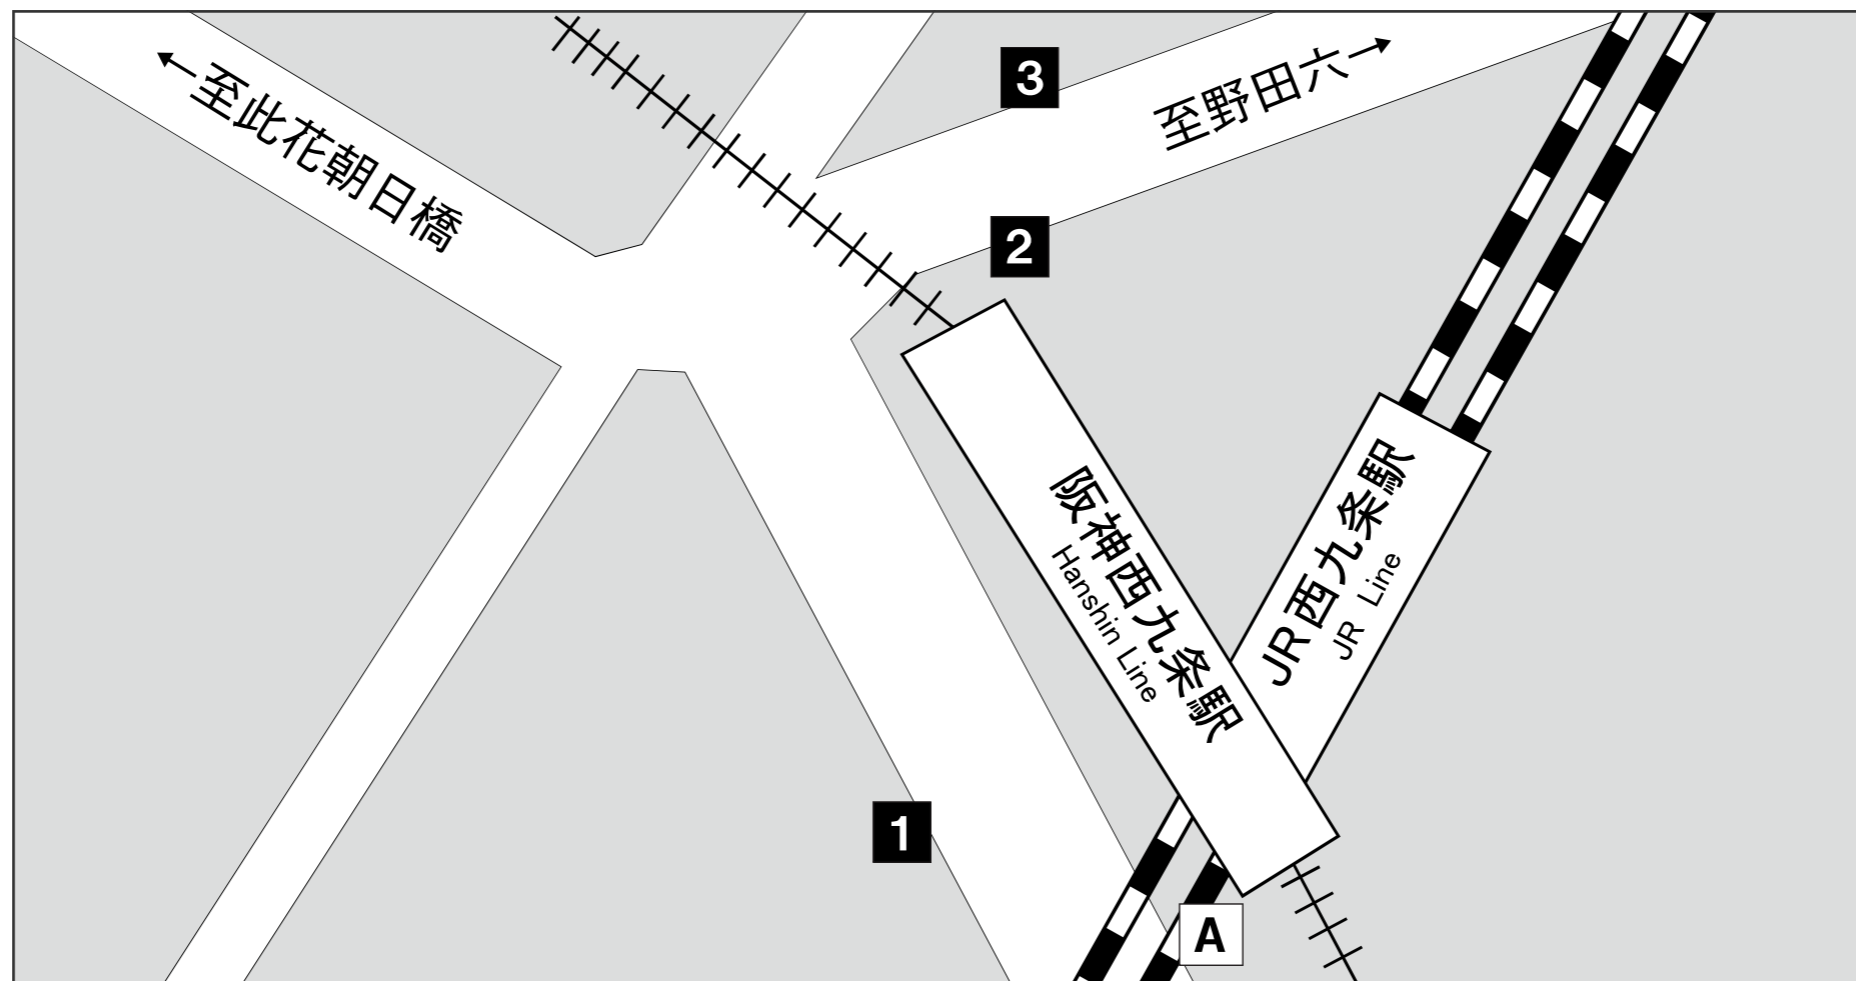

● : Subway Exit No. ● : Underground Shopping Area Exit No.  : Elevator

Nishikujo

Bus stop	Bus route	Destination
1	82	Takami 1-chome
2	56	Torishimashako-mae
	59	Hokko Yacht Harbor
	79	Sakurajima 3-chome
	81	Maishima Sports Island
3	56	Osakaeki-mae (Osaka Sta.)
	59	Osakaeki-mae (Osaka Sta.)

Bus drop-off area	Bus route
A	79, 81, 82