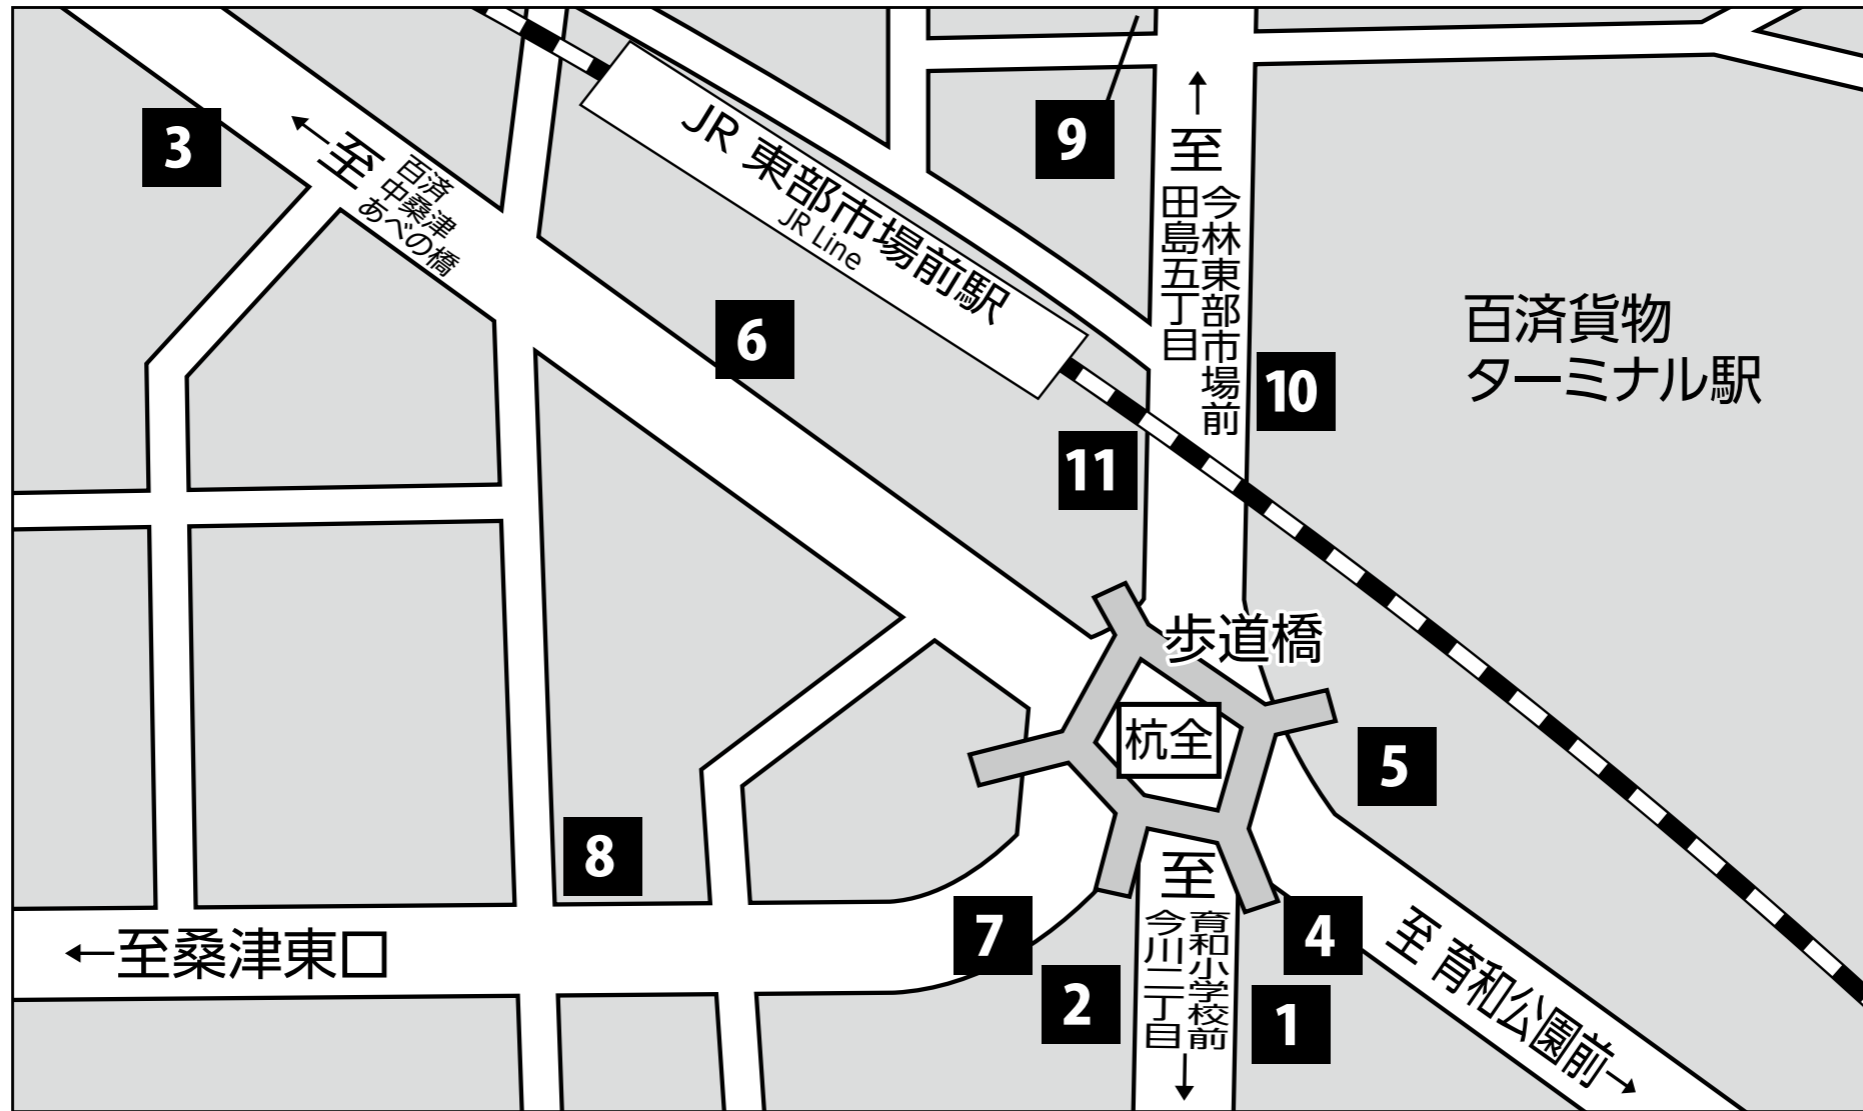

● : Subway Exit No. ● : Underground Shopping Area Exit No. 🚪 : Elevator

Kumata

Bus stop	Bus route	Destination
1	5	Miyakenaka
	6	Sunjiyata
	73	Deto Bus Terminal
2	5	Abenobashi
	73	Namba
3	1	Abenobashi
	5	
	30	
	BRT2	

Bus stop	Bus route	Destination
4	1	Abenobashi
5	1	Deto Bus Terminal
6	1	Deto Bus Terminal
	30	Hirano-kuyakusho-mae
7	6	Abenobashi
8	6	Sunjiyata
9	35	Moriguchishako-mae
	85	Namba
10	BRT1	Subway Nagai / Nagai-nishi 2
11	BRT1	Subway Imazato
	BRT2	