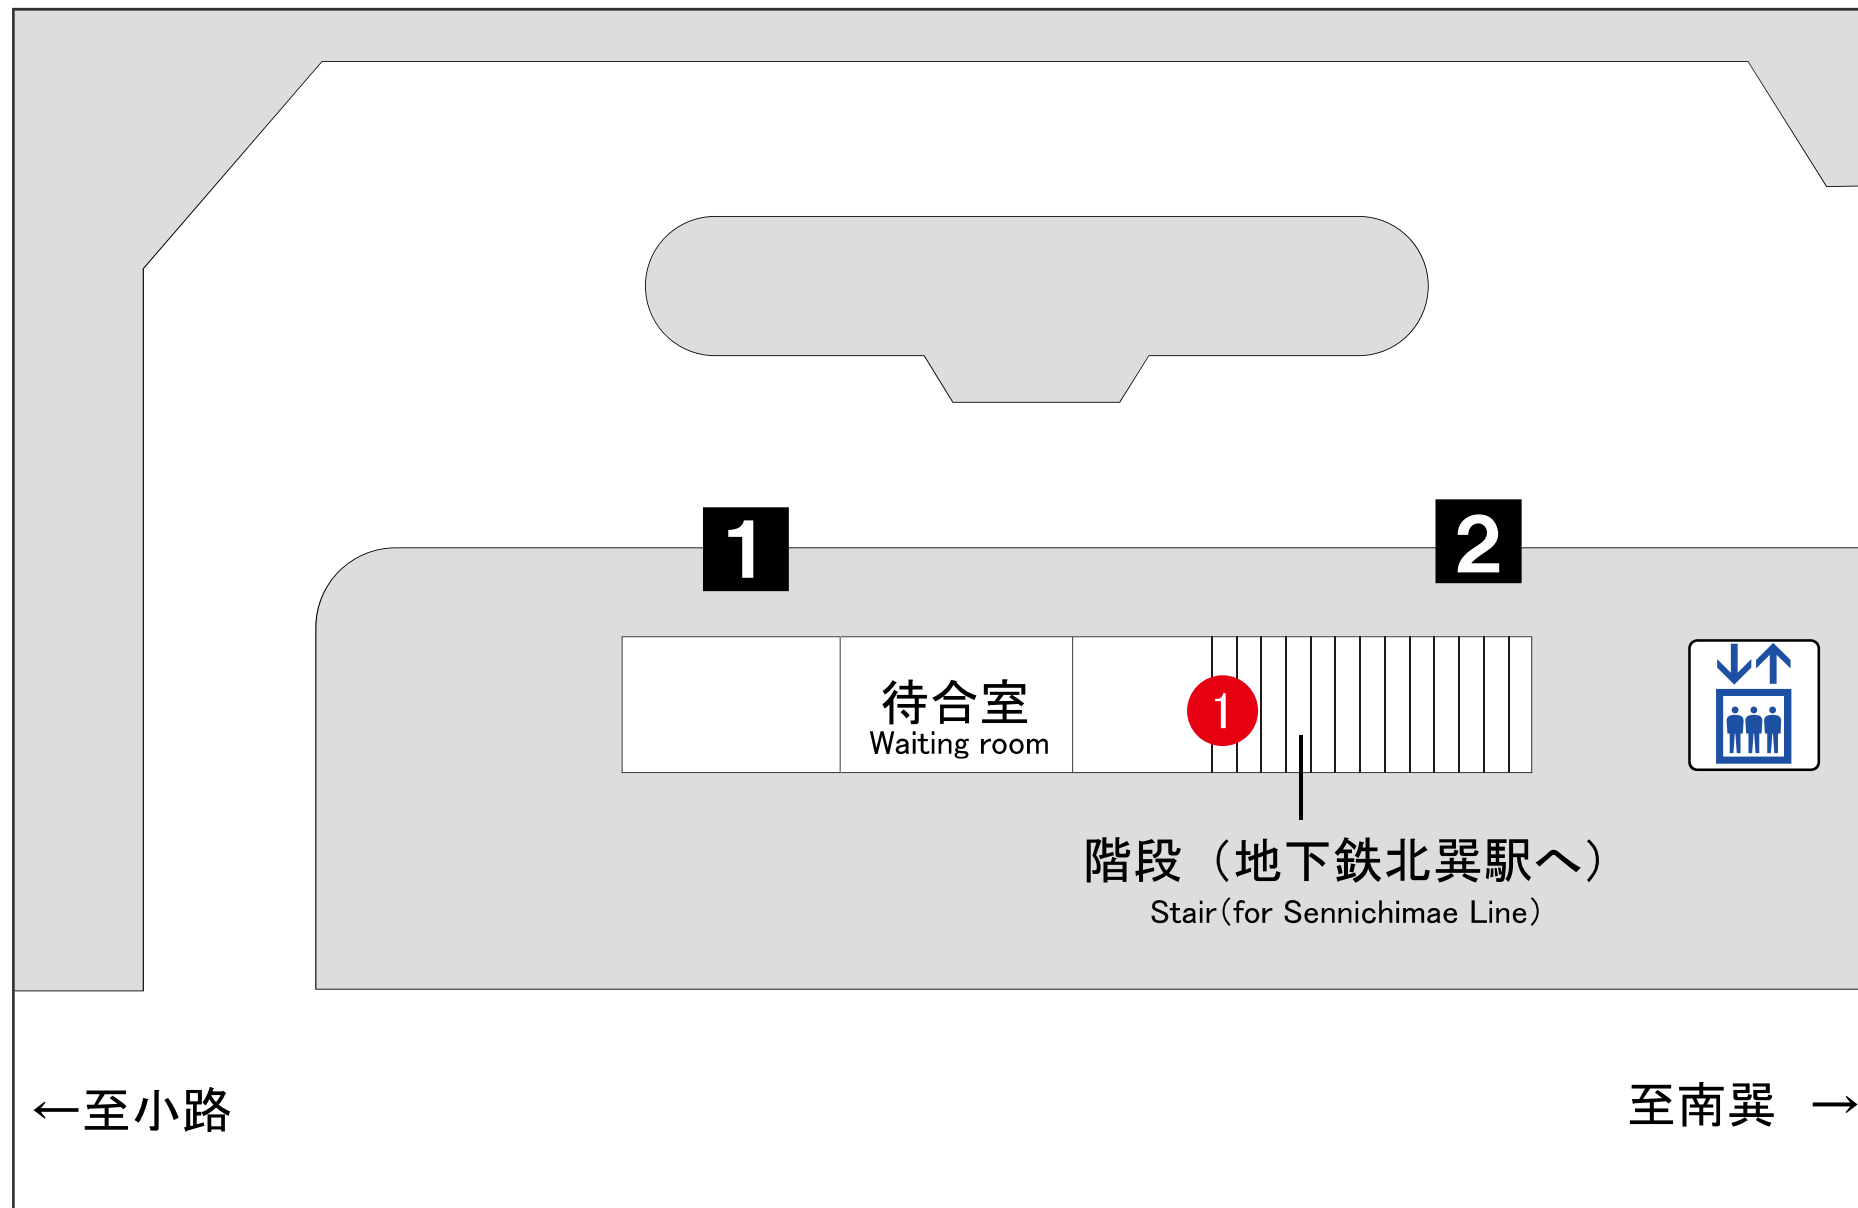

● : Subway Exit No. ● : Underground Shopping Area Exit No.  : Elevator

Kita-Tatsumi Bus Terminal

Bus stop	Bus route	Destination
1	18	Tamatsukuri
2	13	Abenobashi